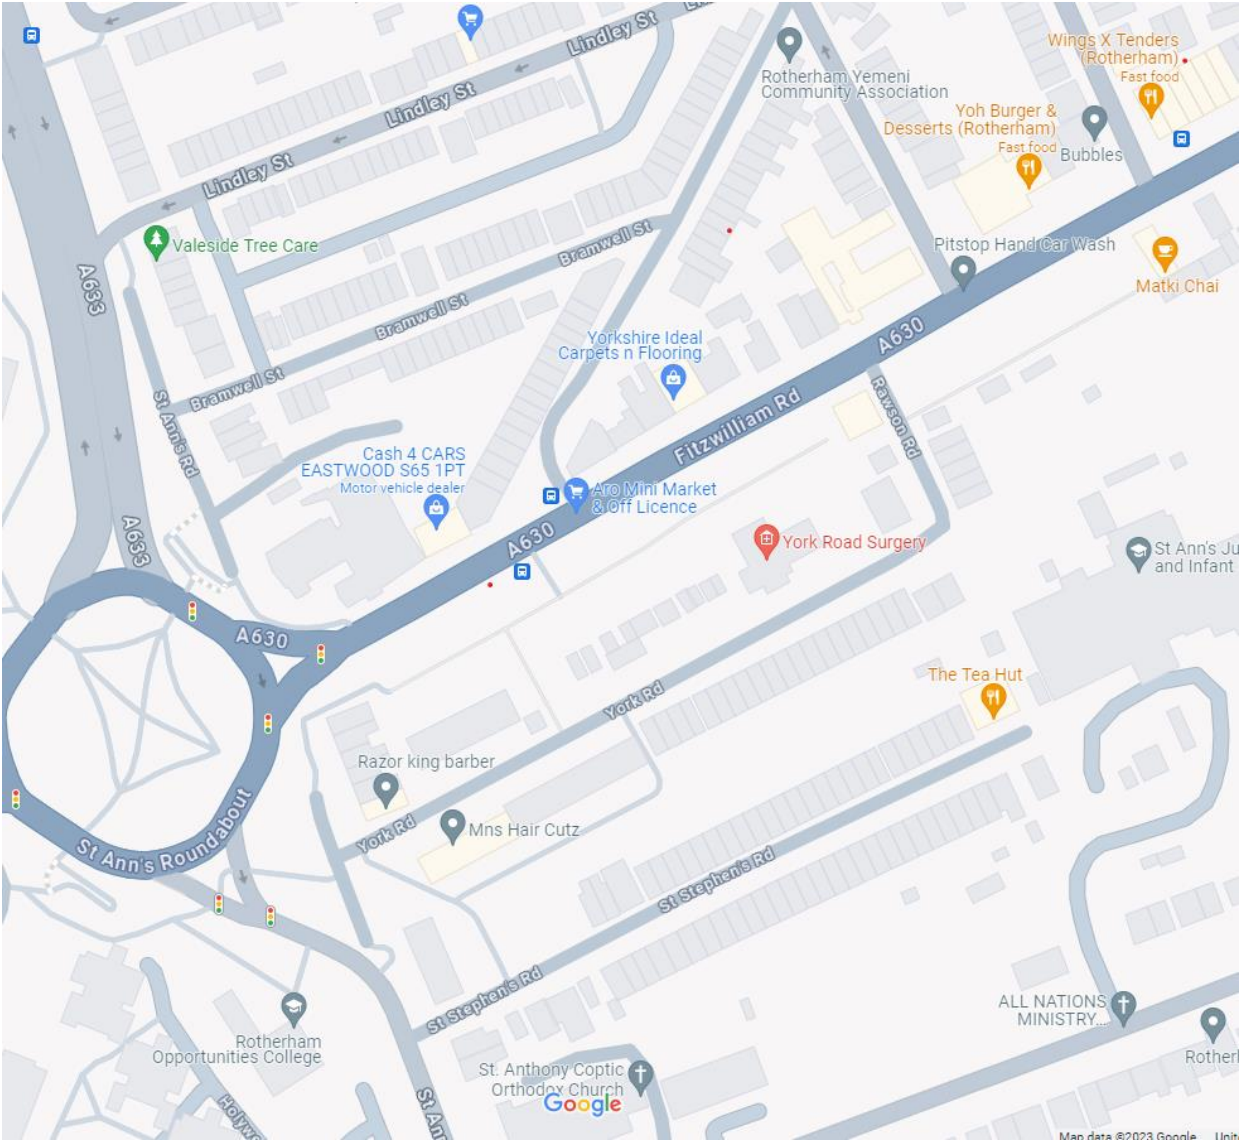

## Location Plan –

### Aro Mini Market, 12 Fitzwilliam Road, Rotherham S65 1PT

**Street View – Aro Mini Market, 12 Fitzwilliam Road, Rotherham S65 1PT**